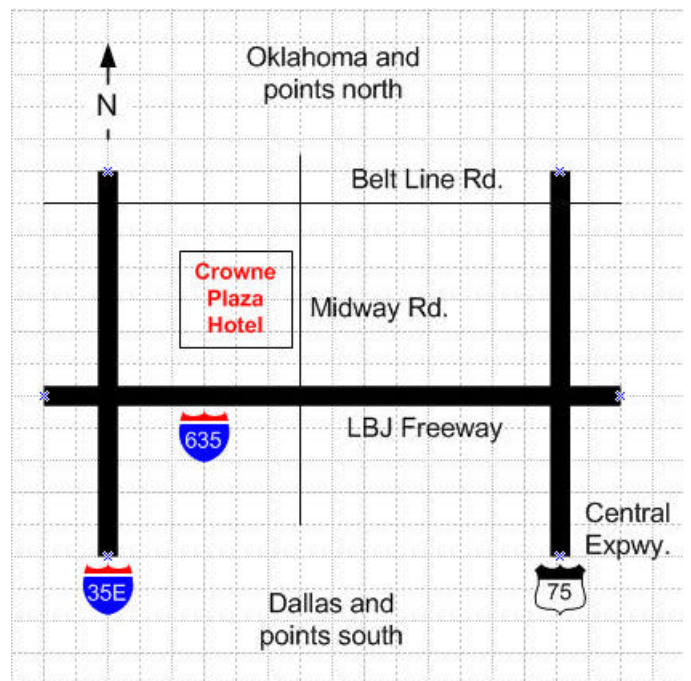

Southwest Conference 2009

Directions and Hotel Info

To the Crowne Plaza Hotel.

From I-35E:

Take I-35E into NW Dallas until you reach I-635. Go east on I-635, take Midway Rd exit. Go north [left] on Midway Rd. past Spring Valley Rd. Hotel will be on left between Hornet and Proton.

From US 75:

Take US 75 into north Dallas until you reach I-635. Go west on I-635, take Midway Rd exit. Go north [right] on Midway Rd. past Spring Valley Rd. Hotel will be on left between Hornet and Proton.

Shuttle to/from airports \$15 – 18, taxis \$35 – 50

You can reserve a King or Double bed room [see below] for the same rate – \$79 + taxes.

Crowne Plaza Hotel has restaurant, shuttle [free w/in 3 miles], health/fitness center, jacuzzi spa, wireless internet access (free in public areas; \$9.95/day in rooms). Rooms have TV, CD player, coffee/tea maker. Website <http://cpgalleria-nr.crowneplaza.com> 14315 Midway Rd. Addison, TX 75001 972-980-8877